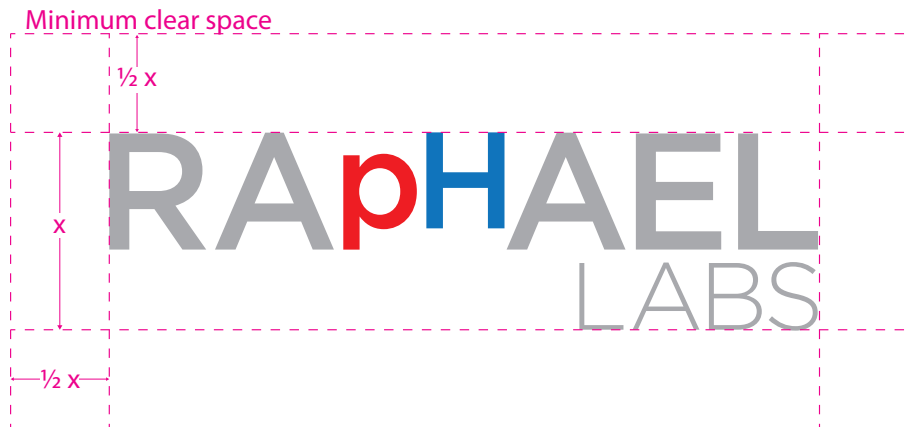

## Company logo

Large logo

Small logo

Do not alter the x/y proportions of the logo.

Supplied CMYK, white-out and b/w.

Formats — scalable .ai/jpg/png.

Design queries, contact Fiona Pike: [fmp@raphlabs.com](mailto:fmp@raphlabs.com).